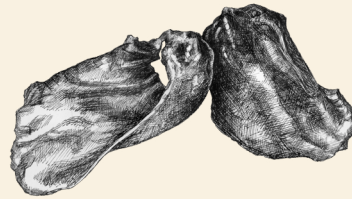

ESSENTIAL COW DELIGHTS 2PCS

2 GIANT ears in a bag. That's it. This delight completely follows our BOF principle, and it is the perfect chewing treat for virtually all dogs.

NAME: ESSENTIAL COW DELIGHTS

TYPE OF FOOD: Treat

DESCRIPTION: Complementary food for dogs

COMPOSITION: Dried cow ears

FEEDING GUIDE

Serve as a treat or reward at any time, to supplement a balanced diet. Always provide fresh water and keep your dog company while the treat is enjoyed.